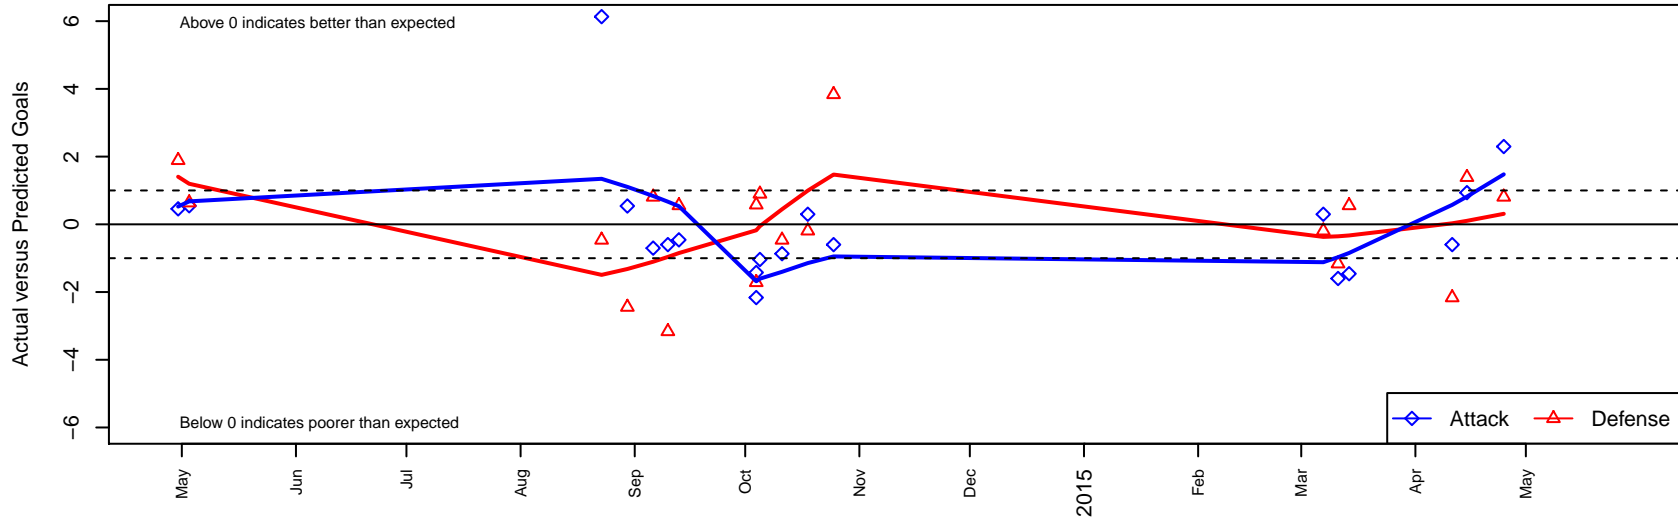

Idaho Rush Black B02

Idaho Rush Soccer
 Boise, ID
 B02 total strength=445
 attack=0.53 defense=0.16
 fall league = Idaho D3 A U12
 spr league = Spr Idaho D3 A U12

alt names used:
 IDAHO RUSH BLACK
 IDAHO RUSH BLACK (ID)
 IDAHO RUSH BLACK

Venues played:
 2013 Spr Idaho D3 West U11
 2014 Idaho D3 A U12
 2014 GEM State Challenge U12B Silver U12
 2014 Spr Idaho D3 A U12

Idaho Rush Black B02
 Dots are actual minus expected GF (blue circles) and GA (red triangles).
 Blue line is smoothed change in attack strength. Red is smoothed change in defense strength.

**attack and defense variance (black dot)
relative to other teams
and top 10 in region**

**attack and defense rating
relative to others at age
and all opponents in last 13 months**

Performance relative to 13 month average