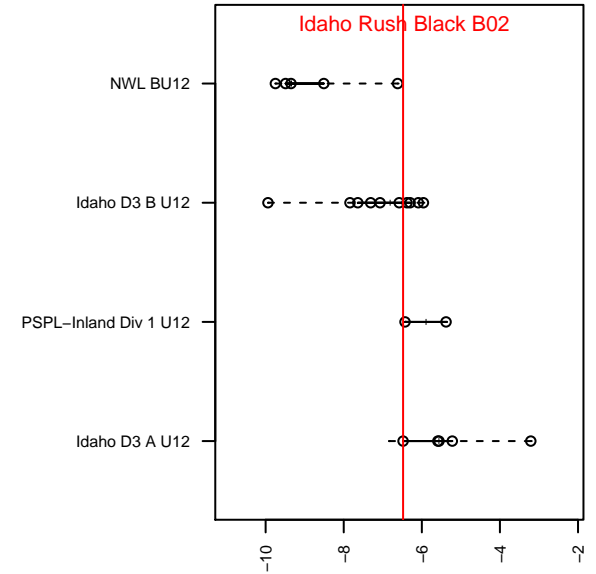

Idaho Rush Black B02

Idaho Rush Soccer
 Boise, ID
 B02 total strength=445
 attack=0.53 defense=0.16
 fall league = Idaho D3 A U12
 spr league = Spr Idaho D3 A U12

alt names used:
 IDAHO RUSH BLACK
 IDAHO RUSH BLACK (ID)
 IDAHO RUSH BLACK

Venues played:
 2013 Spr Idaho D3 West U11
 2014 Idaho D3 A U12
 2014 GEM State Challenge U12B Silver U12
 2014 Spr Idaho D3 A U12

Idaho Rush Black B02
 Dots are actual minus expected GF (blue circles) and GA (red triangles).
 Blue line is smoothed change in attack strength. Red is smoothed change in defense strength.

**attack and defense variance (black dot)
relative to other teams
and top 10 in region**

**attack and defense rating
relative to others at age
and all opponents in last 13 months**

Performance relative to 13 month average